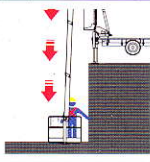

24,00 m

22,00 m

12,00 m

14,00 m

-5,00 m

200 kg

360°

1,4x0,7x1,1
1,8x0,7x1,1

ALUMINIUM

H + H

90°+90°

ELECTRONIC

3,5 T

DT24